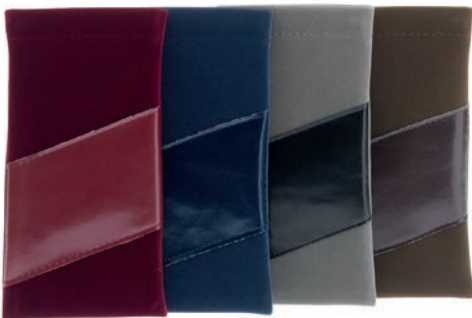

Leather look slip in, button top and velour snap top cases

Slip in Wide

From as low as 53p each

- Long Price:** 62p each
Outer: Soft leather look case in wide sizing
Interior: Black felt lining
Size: L 172 x W 95 mm
Colours: Black, Tan, Grey, Blue, Orange Red, Ocean Blue, Teal & Burgundy
Quantity: 100 cases/box (assorted colours)

Slip in Medium

From as low as 50p each

- Long Price:** 59p each
Outer: Soft leather look case in medium sizing
Interior: Black felt lining
Size: L 152 x W 80 mm
Colours: Black, Tan, Grey, Blue, Orange Red, Ocean Blue, Teal & Burgundy
Quantity: 100 cases/box (assorted colours)