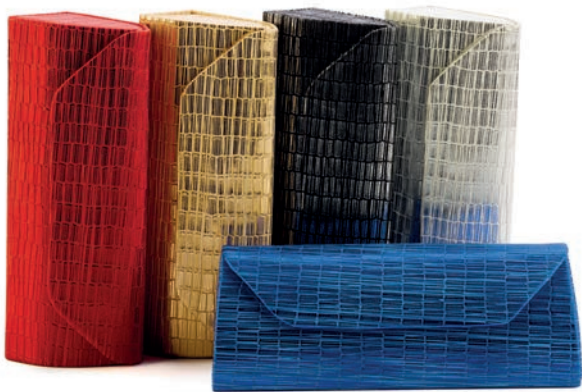

Premium Luxury Hard Cases

Highgate

From as low as £1.00 each

1. **Long Price:** £1.20 each
2. **Outer:** Shiny mosaic style envelope case
3. **Interior:** Velvet look flock finish
4. **Size:** L 145 x W 40 x D 32 mm
5. **Colours:** Rouge Sheen, Gold Sheen, Black Sheen, Silver Sheen & Blue Sheen
6. **Quantity:** 10 cases/box (assorted colours)