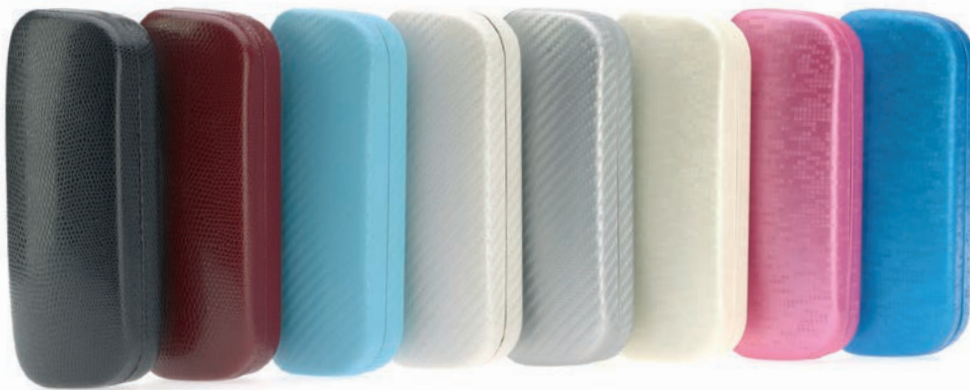

Lincoln Deep

From as low as £1.20 each

1. **Long Price:** £1.40 each
   Description: Deep size cases in 8 different colours, and three outer finishes including chevron, grained and multi square effect
   Interior: Velvet look flock finish
   Size: L 146 x W 50 x D 40 mm
   Colours: Midnight Blue, Red Garnet, Pearl Blue, Pearl Cream, Pearl Grey, Satin White, Satin Pink & Satin Blue
   Quantity: 25 cases/box (assorted colours)